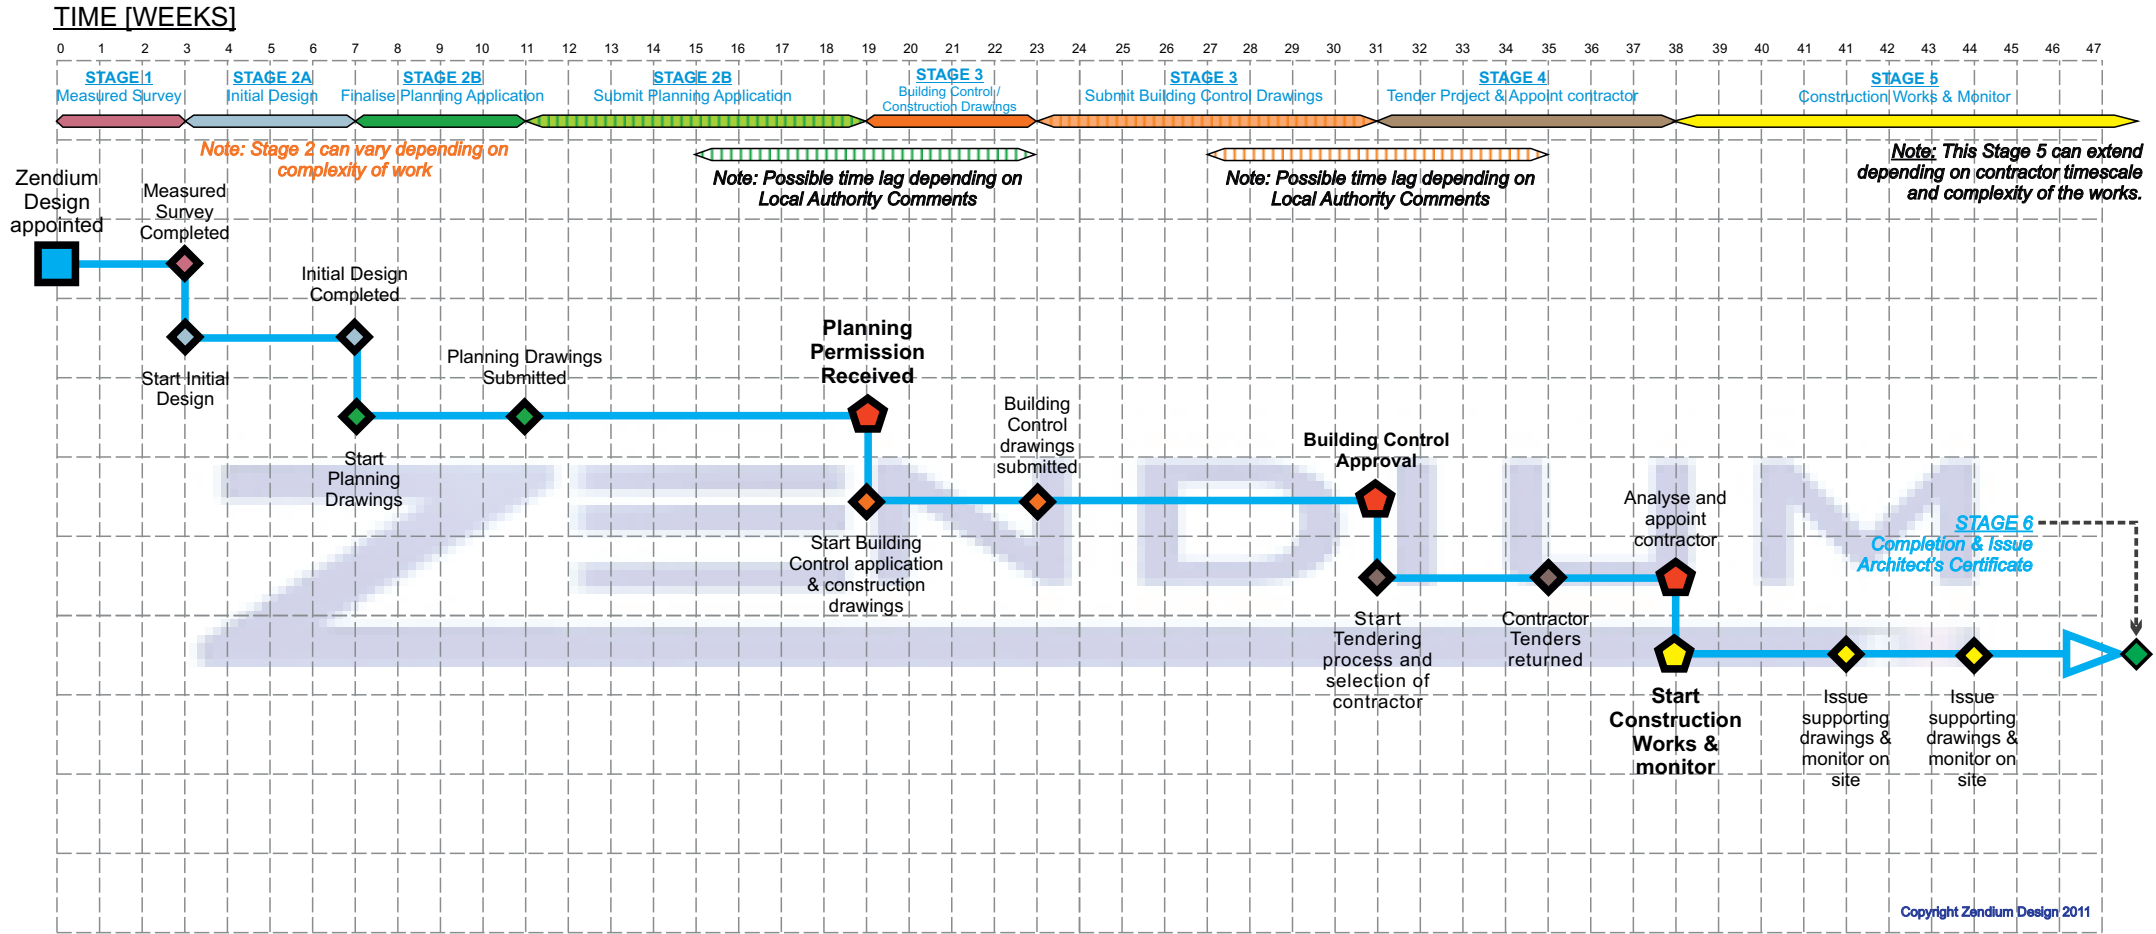

Architectural Design Works Time Line

Please Note:

- The timetable / time line shown here is purely indicative of a theoretical typical small domestic project.
- Actual time lines are subject to prompt decisions and third party delays.
- Zendium Design will always ensure that you are kept informed of implications on time line.
- Local Authority approvals take typically 8 weeks each.
- Any changes to the design and drawings will obviously extend the time line.
- Construction period defined by the contractor and ground conditions amongst other issues.
- Should you have any queries, please do not hesitate to ask.